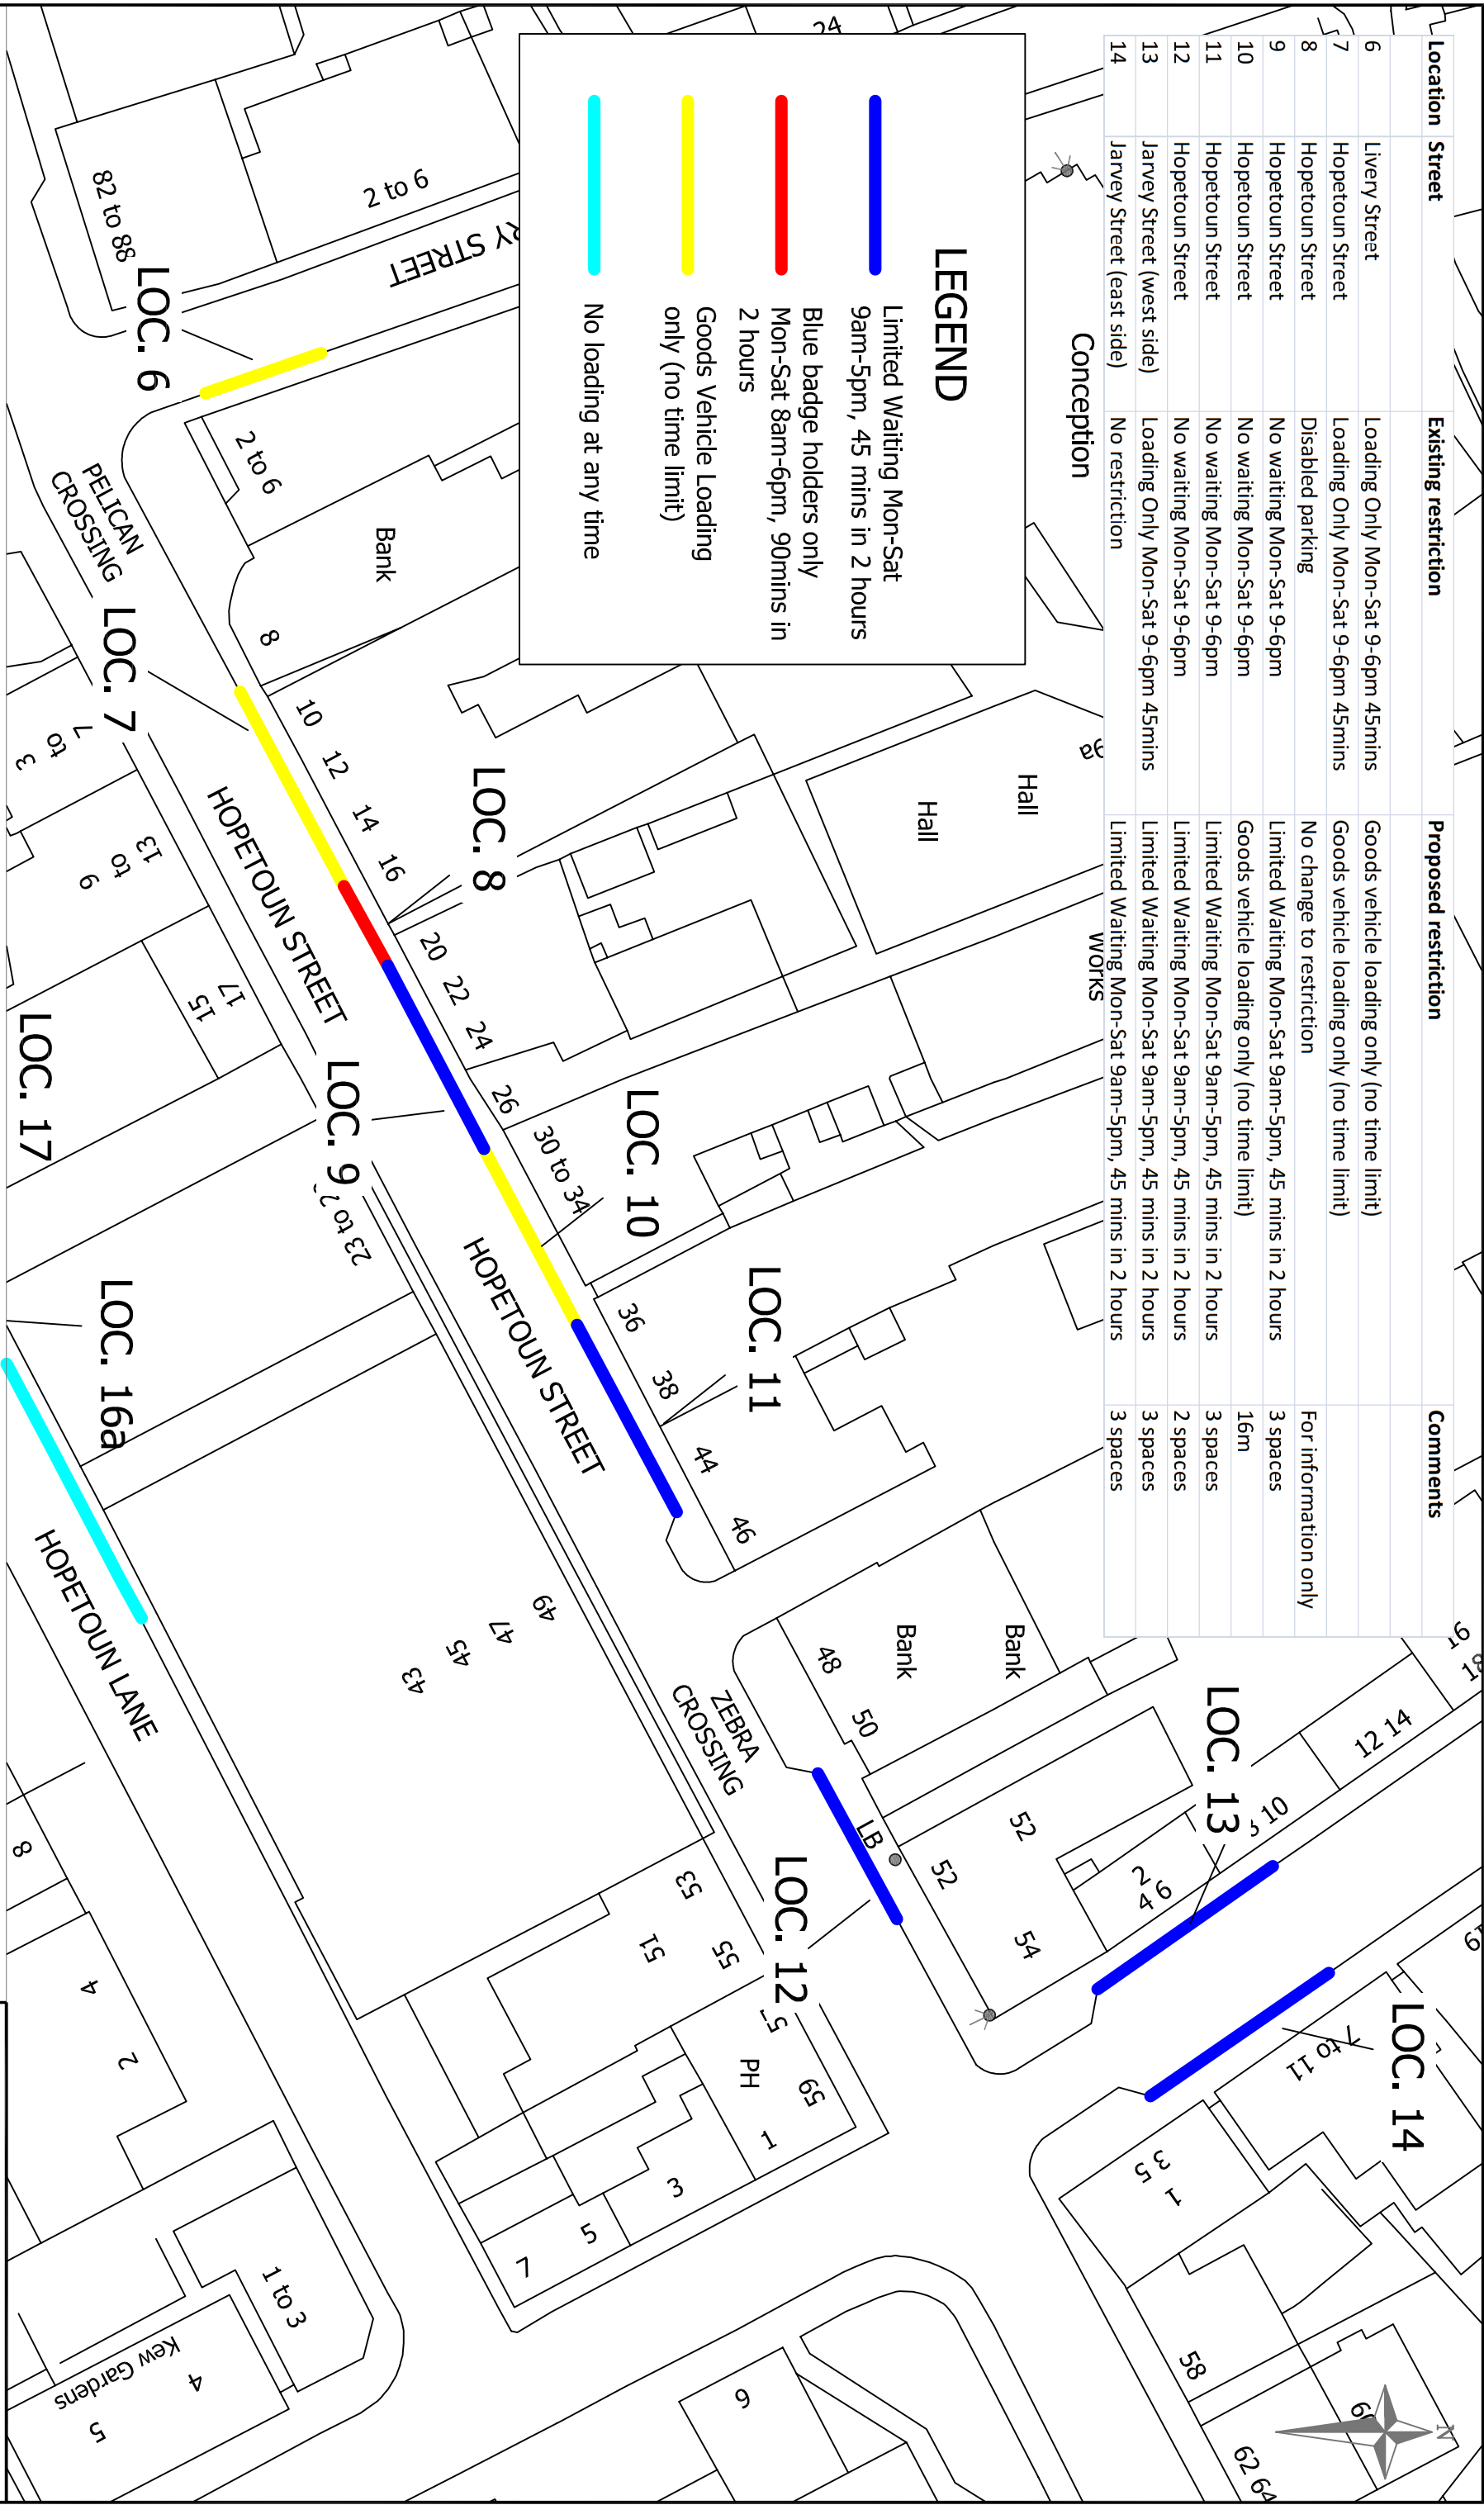

Location	Street	Existing restriction	Proposed restriction	Comments
6	Livery Street	Loading Only Mon-Sat 9-6pm 45mins	Goods vehicle loading only (no time limit)	
7	Hopetoun Street	Loading Only Mon-Sat 9-6pm 45mins	Goods vehicle loading only (no time limit)	
8	Hopetoun Street	Disabled parking	No change to restriction	For information only
9	Hopetoun Street	No waiting Mon-Sat 9-6pm	Limited Waiting Mon-Sat 9am-5pm, 45 mins in 2 hours	3 spaces
10	Hopetoun Street	No waiting Mon-Sat 9-6pm	Goods vehicle loading only (no time limit)	3 spaces
11	Hopetoun Street	No waiting Mon-Sat 9-6pm	Limited Waiting Mon-Sat 9am-5pm, 45 mins in 2 hours	16m
12	Hopetoun Street	No waiting Mon-Sat 9-6pm	Limited Waiting Mon-Sat 9am-5pm, 45 mins in 2 hours	3 spaces
13	Jarvey Street (west side)	Loading Only Mon-Sat 9-6pm 45mins	Limited Waiting Mon-Sat 9am-5pm, 45 mins in 2 hours	2 spaces
14	Jarvey Street (east side)	No restriction	Limited Waiting Mon-Sat 9am-5pm, 45 mins in 2 hours WORKS	3 spaces

LEGEND

- Limited Waiting Mon-Sat 9am-5pm, 45 mins in 2 hours
- Blue badge holders only Mon-Sat 8am-6pm, 90mins in 2 hours
- Goods Vehicle Loading only (no time limit)
- No loading at any time

DRAWING NAME:- RSTM/05/W8/001-REV2-SHEET 3

Based upon the Ordnance Survey mapping with the permission of the Controller of Her Majesty's Stationery Office © Crown copyright. Unauthorized reproduction infringes Crown copyright and may lead to prosecution or civil proceedings.
Licence No.: LA09052L