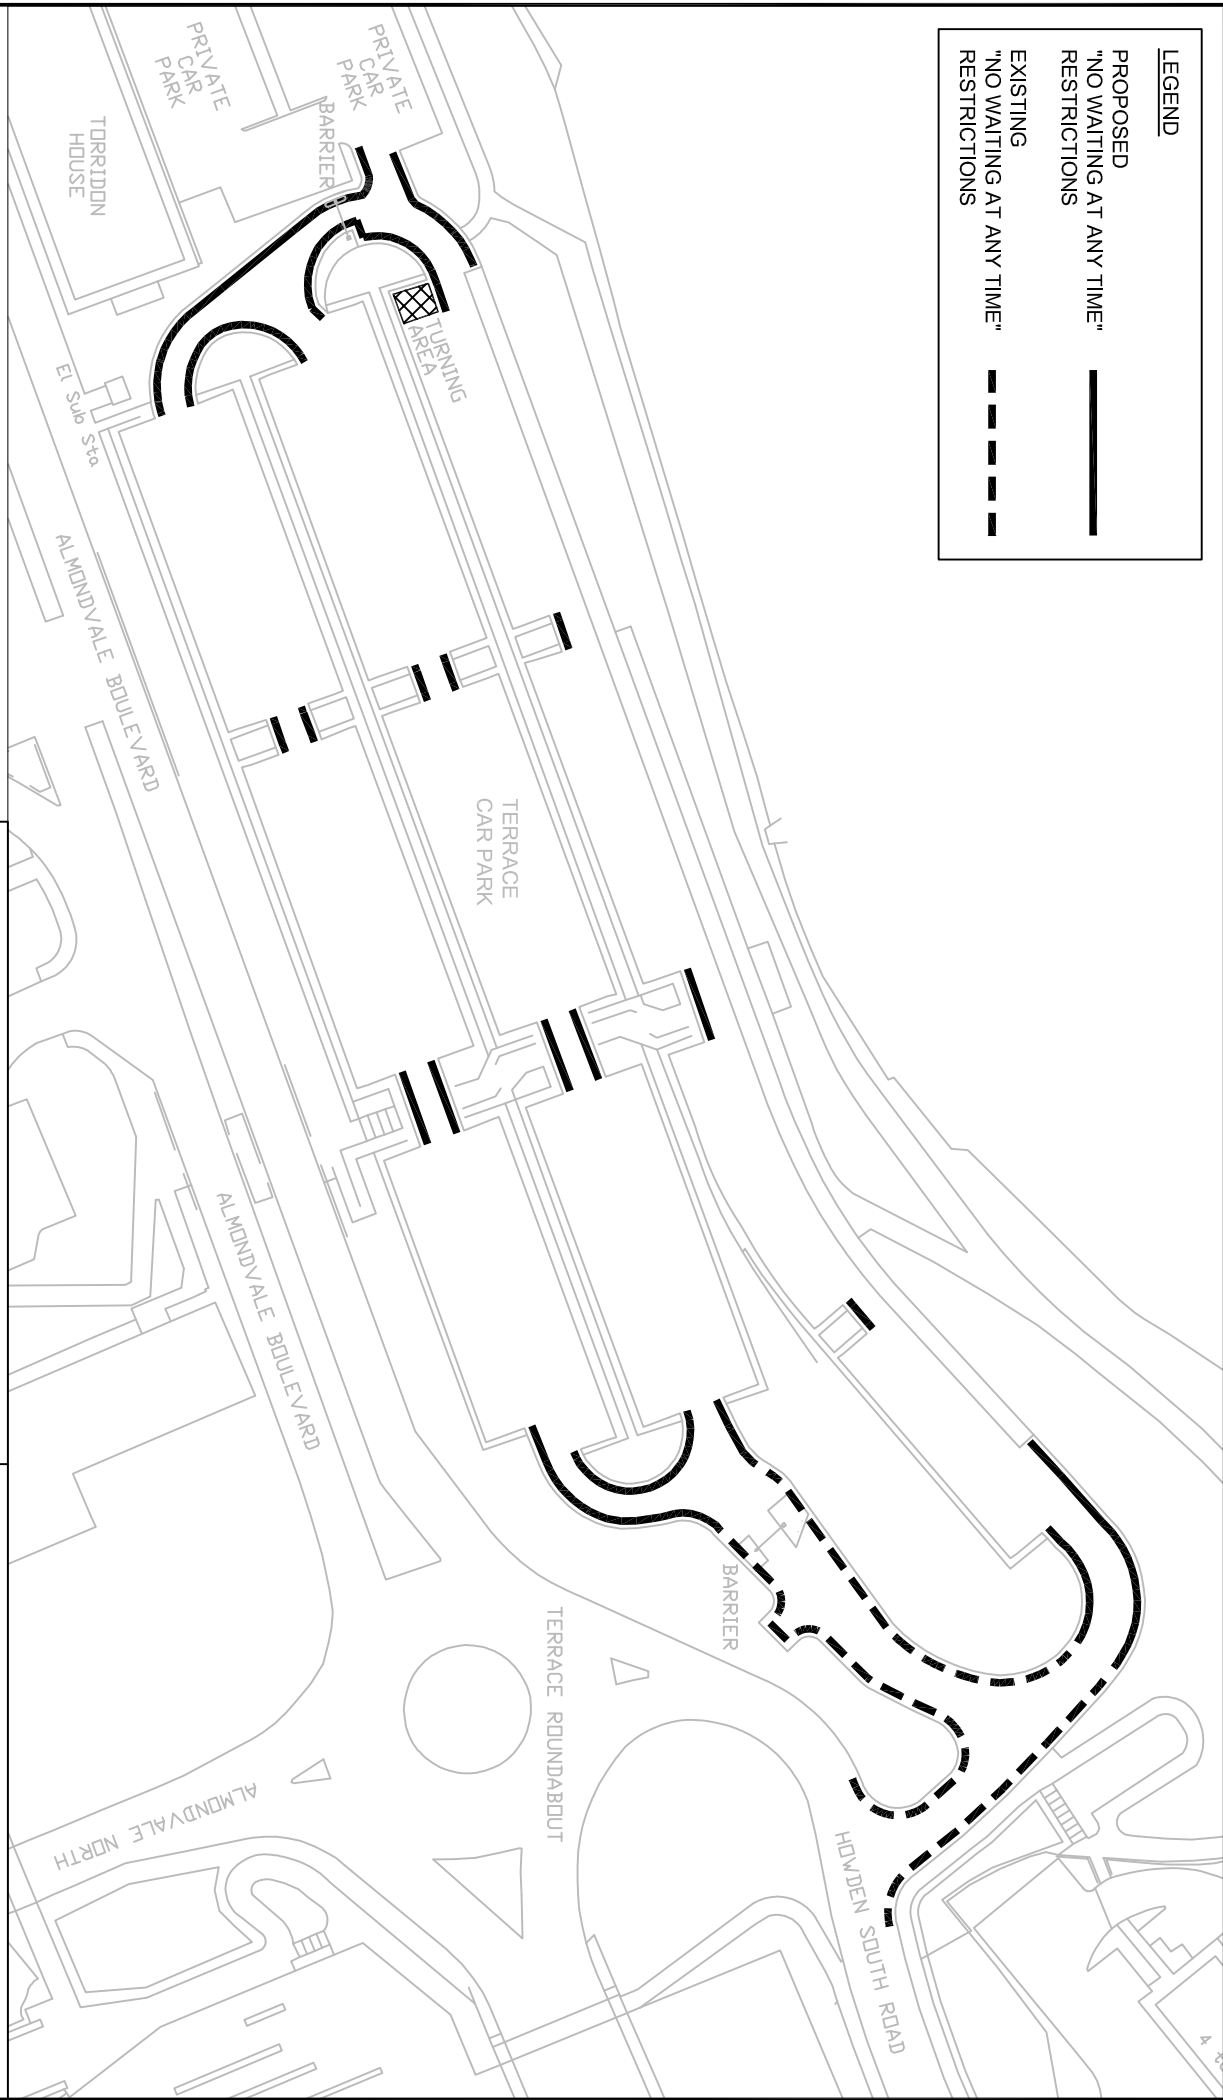

LEGEND

PROPOSED
"NO WAITING AT ANY TIME"
RESTRICTIONS ———

EXISTING
"NO WAITING AT ANY TIME"
RESTRICTIONS - - - - -

DRAWING NAME:- Terrace Car Park1B.dwg

N

Based upon the Ordnance Survey mapping with the permission of the Controller of Her Majesty's Stationery Office © Crown copyright. Unauthorized reproduction infringes Crown copyright and may lead to prosecution or civil proceedings.
Licence No.: LA09052L

WEST LOTHIAN COUNCIL		TERRACE CAR PARK ALMONDVALE LIVINGSTON	
OPERATIONAL SERVICES		PROPOSED "NO WAITING AT ANY TIME" RESTRICTIONS	
TRANSPORTATION MANAGER COUNTY BUILDINGS LINTHGOW EH49 7EZ TEL No. 01506 775296	TRANSPORTATION ROAD SAFETY & TRAFFIC MANAGEMENT	DATE:- SCALE:-	DRAWN BY:- CHECKED BY:-
		DEC 2011 1:1000	T.G.B. K.H.
		Dwg. No.:- RSTM/05/W4/005	