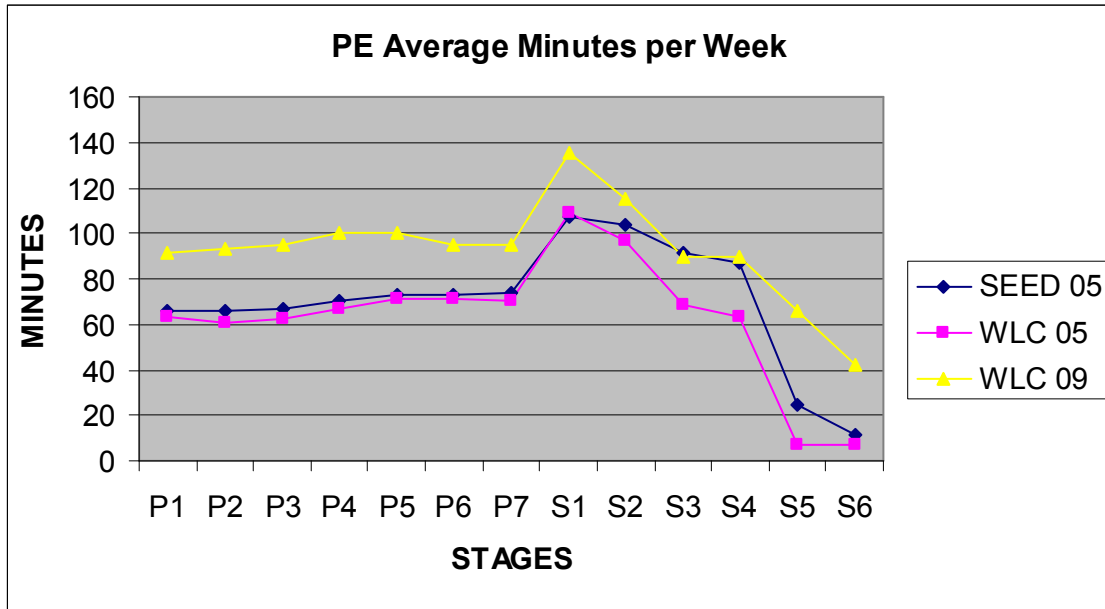

Average Minutes of PE Per Week

STAGE	SEED 05	WLC 05	WLC 09
P1	66	63	91
P2	66	61	93
P3	67	62	95
P4	70	67	100
P5	73	71	100
P6	73	71	95
P7	74	70	95
S1	107	109	135
S2	104	97	115
S3	91	69	90
S4	87	63	90
S5	25	7	66
S6	11	7	42